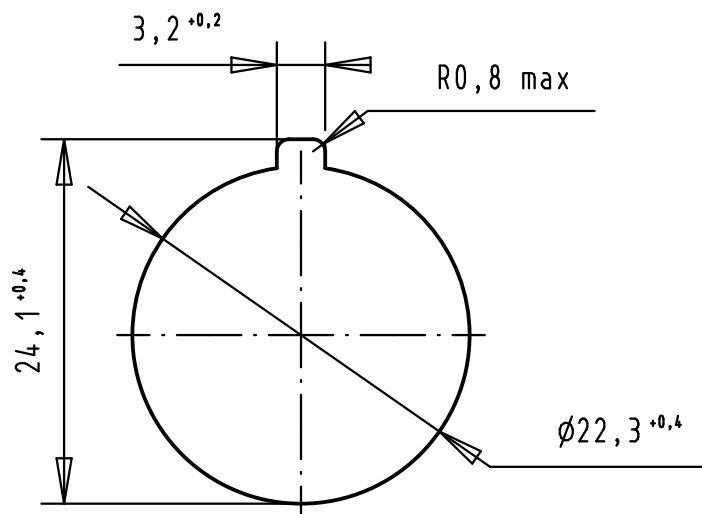

1 2 3 4 5 6

A

B

C

D

1,5 to 5,0 panel thickness

PANEL CUT DIMENSIONS:

				Dot.	Name	 har-port blind cover All Dim. in mm Orig. Size DIN A 4	Moßstab/ Scale	
			Detail.	25/MAR/11	BH		2:1	
			Insp.	25/MAR/11	JB			
			Stand.					
36228			HARTING EURL F-95972 Paris				TB 09 45 502 0004	Blatt/ Page
Mod.	Dot.	Name					Sub.	1/1