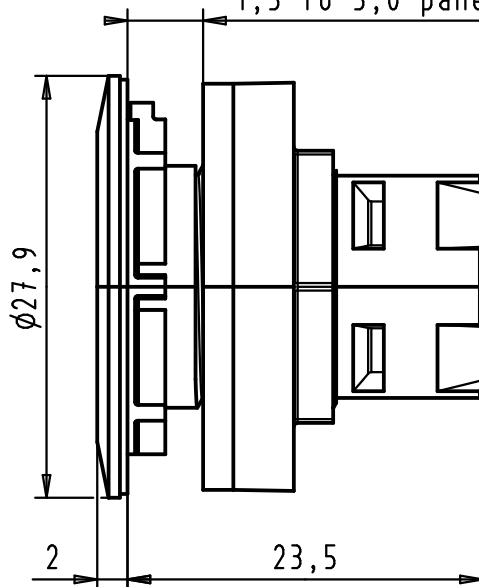

1 2 3 4 5 6

A

B

C

D

1,5 to 5,0 panel thickness

PANEL CUT DIMENSIONS:

				Dot.	Name	 har-port blind cover All Dim. in mm Orig. Size DIN A 4	Moßstab/ Scale	
			Detail.	25/MAR/11	BH		2:1	
			Insp.	25/MAR/11	JB			
			Stand.					
36228			HARTING EURL F-95972 Paris				TB 09 45 502 0004	Blatt/ Page
Mod.	Dot.	Name					Sub.	1/1