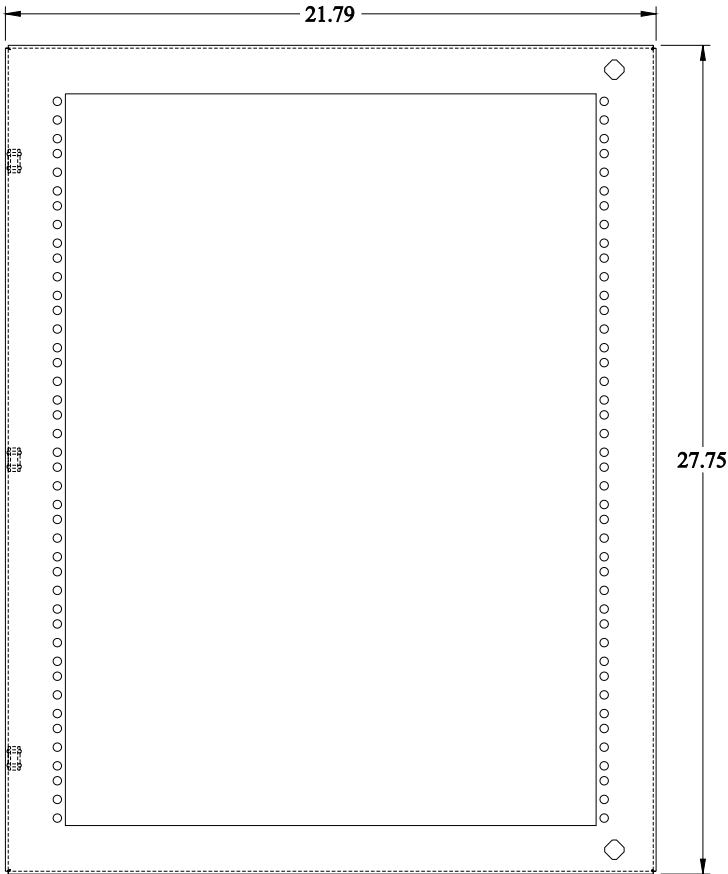

**PART No. ESF3024**

for more information visit  
[www.hammfg.com](http://www.hammfg.com)

Data subject to change without notice

Isometric drawing Not to Scale

**SIDE VIEW**

**FRONT VIEW**

**BOTTOM VIEW**

**ISOMETRIC VIEW**