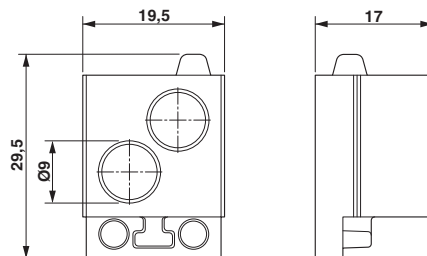

#### Dimensions

External cable diameter	2x 8 mm ... 9 mm
Length	29.5 mm
Width	19.5 mm
Height	17 mm

## Drawings

Dimensional drawing

Dimensional drawing

---